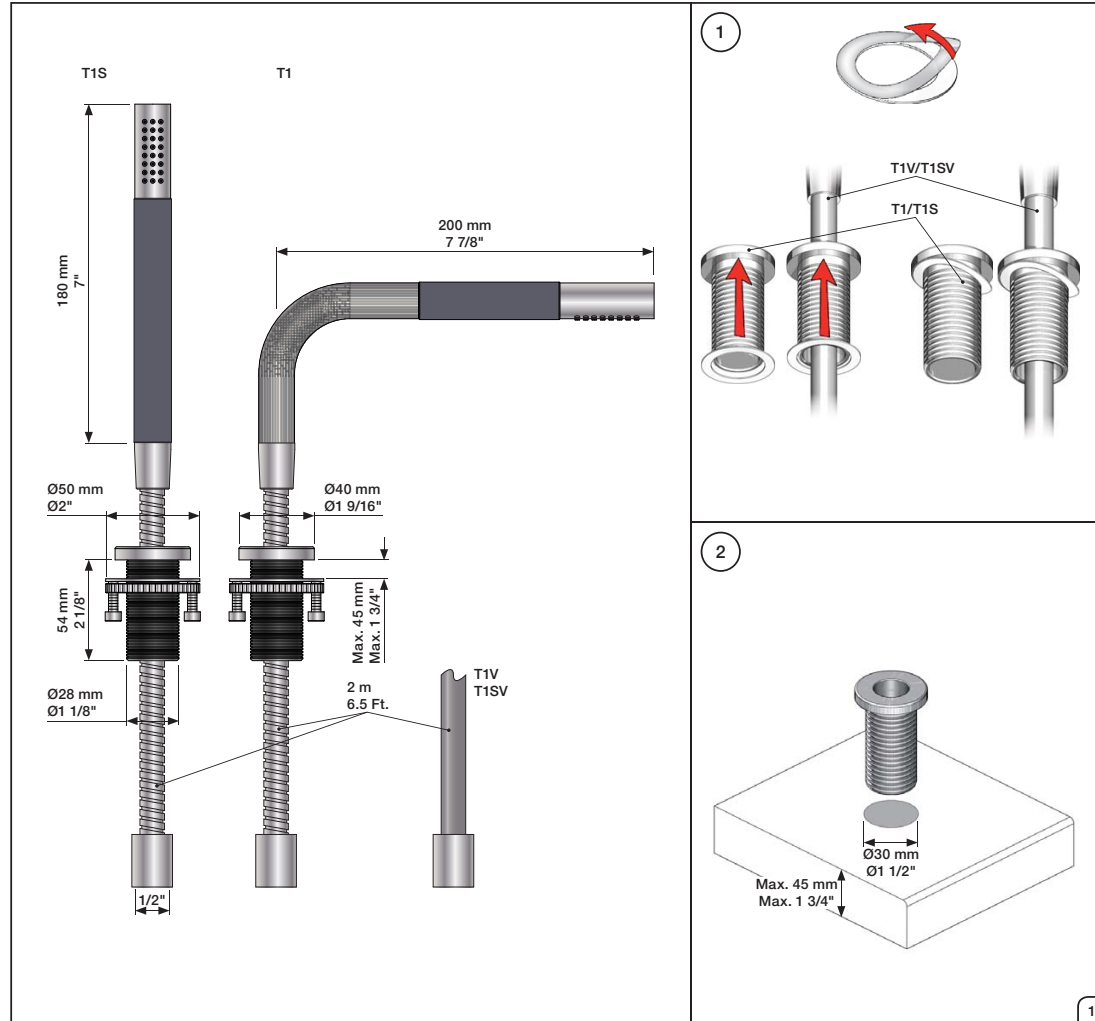

www.vola.com
 mnt_T1_V1_40999823

vola

Colour: 02, 04, 05, 06, 08, 09, 12, 14, 15, 16, 17,
18, 19, 20, 21, 25, 27, 60, 62, 63, 65, 66

Cu:
KV1: Ø10
KV1US: Ø3/8"
KV1Q: Ø3/8"

30—
Colour: 40 (1999 -)
Colour: 61, 64, 70 (2018 -)

500:

500: Ø10
500US: Ø3/8"

VR277K: VR22, VR269, VR277
VR297: VR20, VR22, VR269, VR273, VR277, VR294, VR295, VR296
VR434: 2xVR444, VR445, 2xVR455, VR502
NR.10: VR20, VR22, VR273, VR294, VR295

vola
Lunavej 2
DK-8700 Horsens
Tlf : + 45 7023 5500
sales@vola.com
www.vola.com