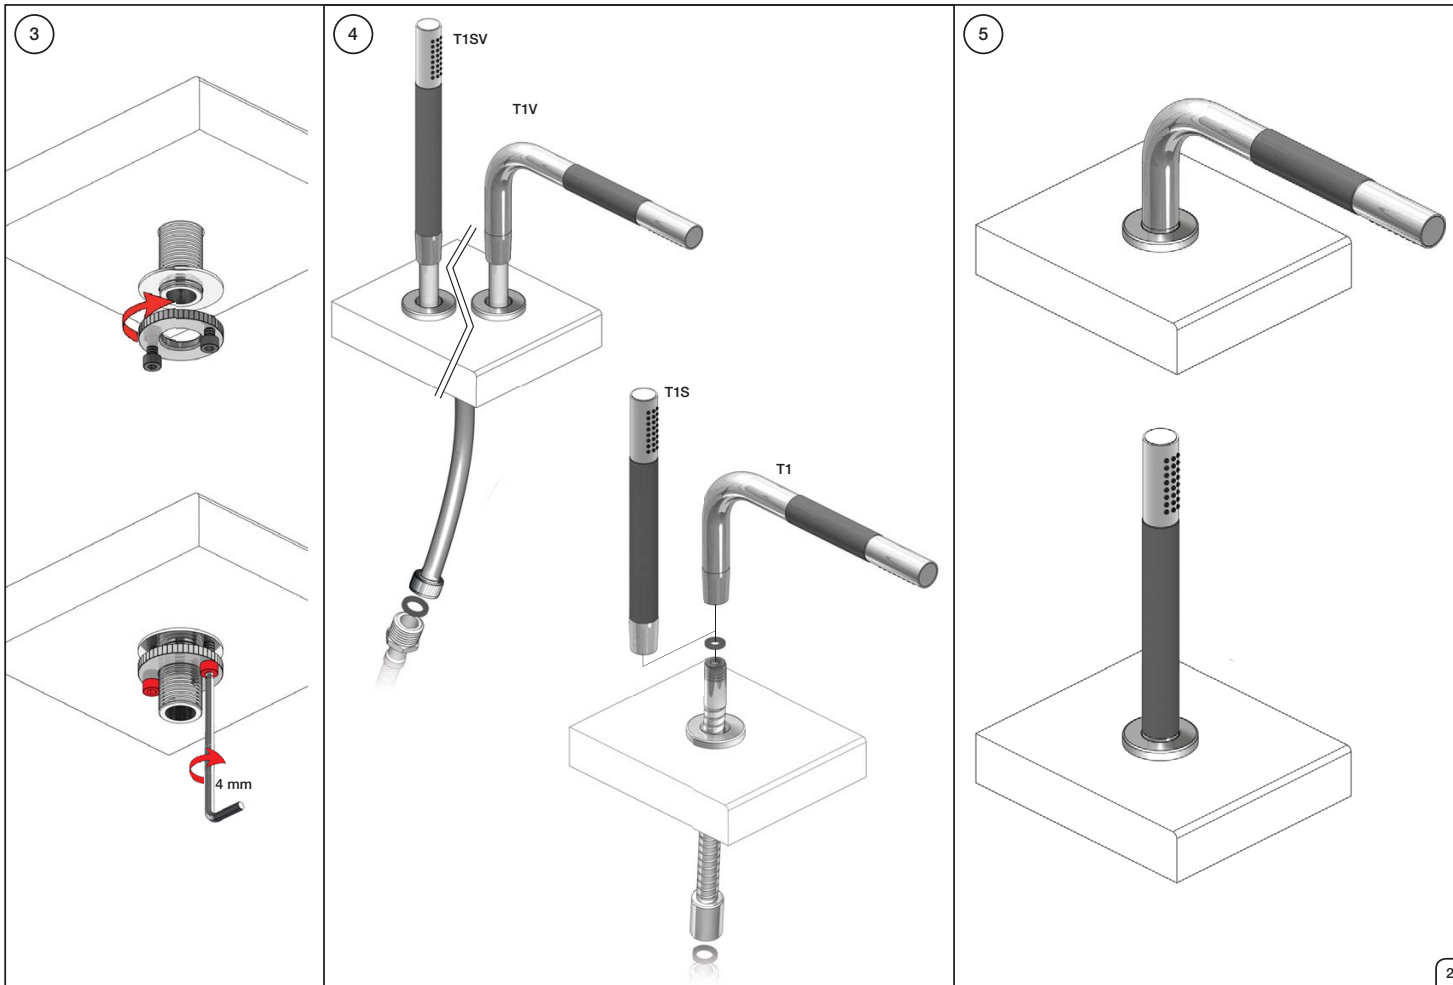

www.vola.com
 mnt_T1_V1_40999823

vola

Colour: 02, 04, 05, 06, 08, 09, 12, 14, 15, 16, 17,
18, 19, 20, 21, 25, 27, 60, 62, 63, 65, 66

Cu:
KV1: Ø10
KV1US: Ø3/8"
KV1Q: Ø3/8"

30—
Colour: 40 (1999 -)
Colour: 61, 64, 70 (2018 -)